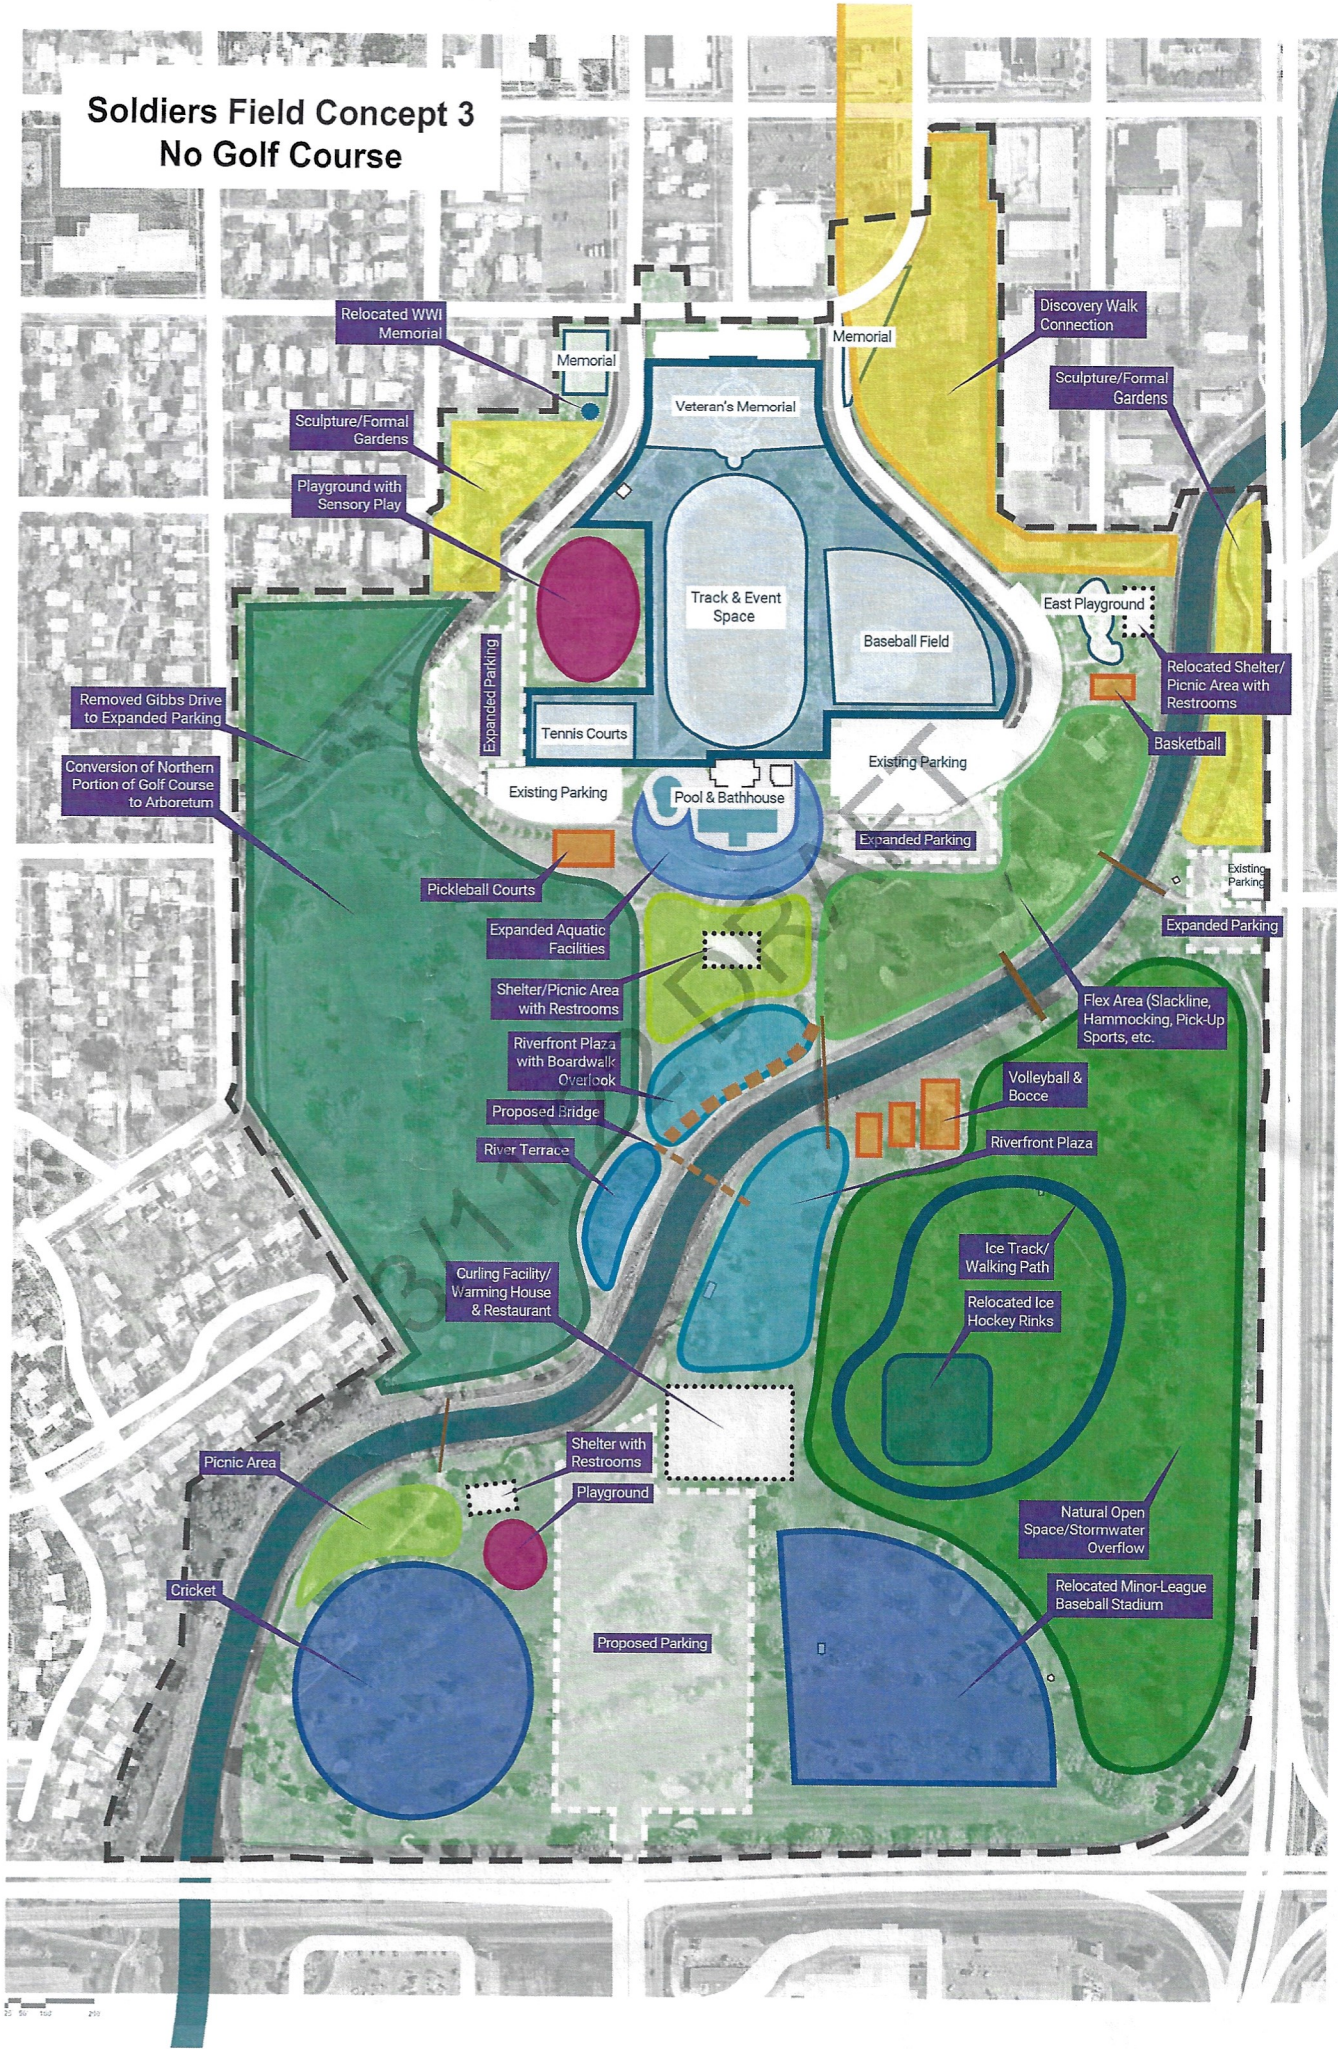

# Soldiers Field Concept 1 18-Hole Golf Course

# Soldiers Field Concept 3 No Golf Course

# Soldiers Field Concept 2 9-Hole Golf Course - Alt 1

- Relocated WWI Memorial
- Discovery Walk Connection
- Botanical/Formal Gardens
- Memorial
- Veteran's Memorial
- Track & Event Space (with Ice Skating in Winter)
- Baseball Field
- East Playground
- Ice Hockey Rinks
- Tennis Courts
- Pool & Bathhouse
- Maintenance Bldg.
- Existing Parking
- Expanded Parking
- Relocated Shelter/Picnic Area with Restrooms
- Botanical/Formal Gardens
- Pickleball Courts
- Removed Gibbs Drive to Expanded Parking
- Nature Playground
- Savanna
- Shelter/Picnic Area with Restrooms
- Expanded Aquatic Facilities
- Mini Golf
- Woodland
- Wetland
- Riparian
- Great Lawn
- Conversion of Golf Course to Natural Open Space
- Curling Facility/ Expanded Clubhouse with Golf Simulator & Restaurant
- Start/Finish of 9-Hole Golf Course
- Golf Practice Area
- Riverfront Plaza with Overlook
- Active Program Area - TBD
- 9-Hole Golf Course (with Cross Country Skiing in Winter)
- Proposed Parking