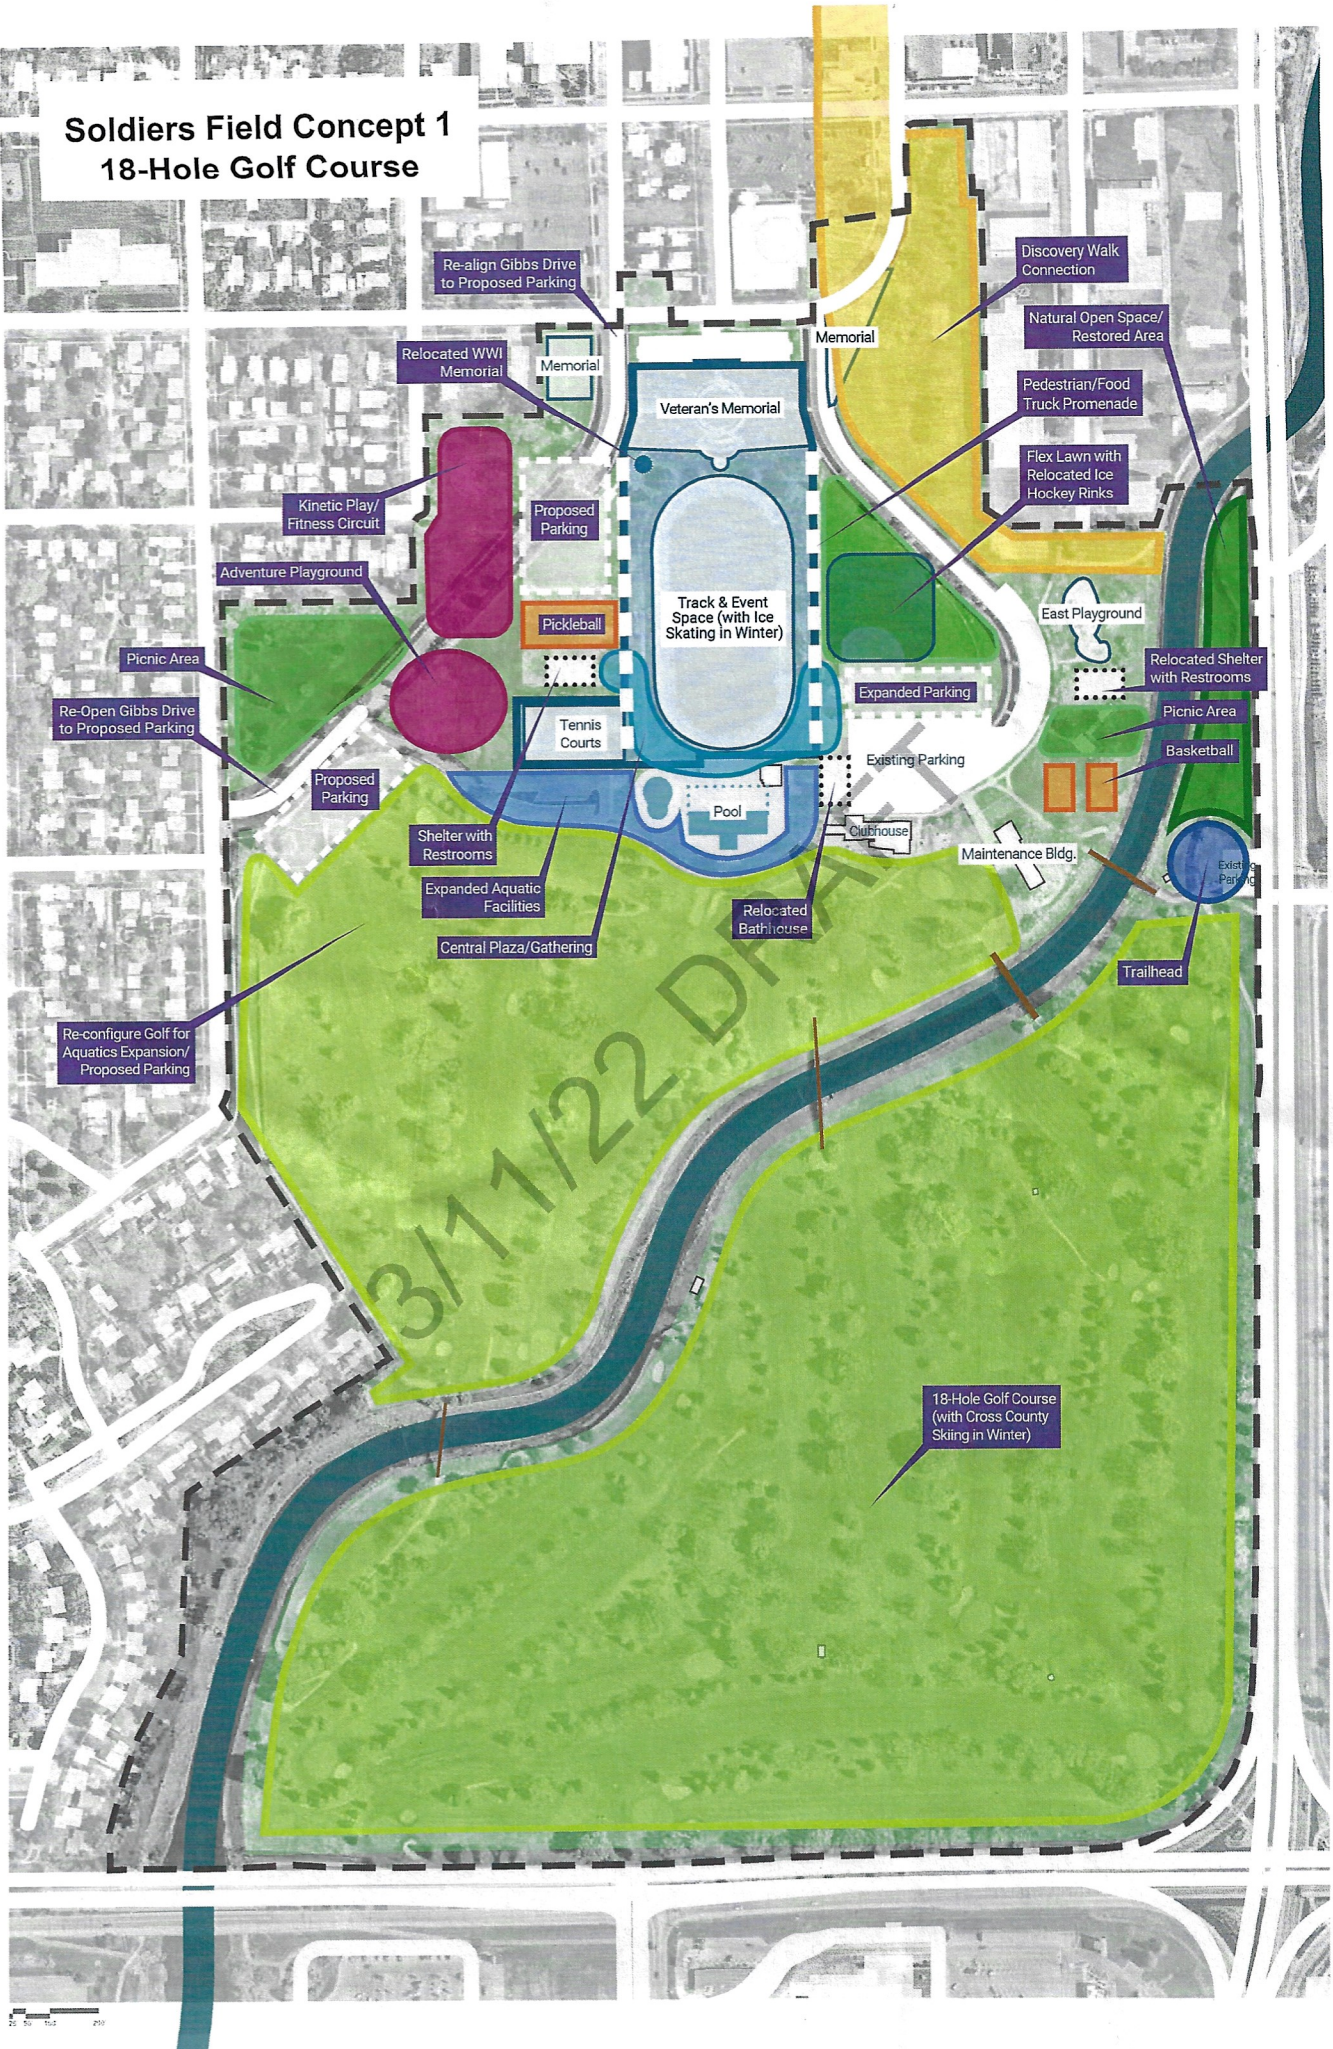

# Soldiers Field Concept 1 18-Hole Golf Course

# Soldiers Field Concept 3 No Golf Course

# Soldiers Field Concept 2 9-Hole Golf Course - Alt 1

- Relocated WWI Memorial
- Discovery Walk Connection
- Botanical/Formal Gardens
- Memorial
- Veteran's Memorial
- Track & Event Space (with Ice Skating in Winter)
- Baseball Field
- East Playground
- Ice Hockey Rinks
- Tennis Courts
- Pool & Bathhouse
- Maintenance Bldg.
- Existing Parking
- Expanded Parking
- Relocated Shelter/Picnic Area with Restrooms
- Botanical/Formal Gardens
- Pickleball Courts
- Removed Gibbs Drive to Expanded Parking
- Nature Playground
- Savanna
- Shelter/Picnic Area with Restrooms
- Expanded Aquatic Facilities
- Mini Golf
- Woodland
- Wetland
- Riparian
- Great Lawn
- Conversion of Golf Course to Natural Open Space
- Curling Facility/ Expanded Clubhouse with Golf Simulator & Restaurant
- Start/Finish of 9-Hole Golf Course
- Golf Practice Area
- Riverfront Plaza with Overlook
- Active Program Area - TBD
- 9-Hole Golf Course (with Cross Country Skiing in Winter)
- Proposed Parking