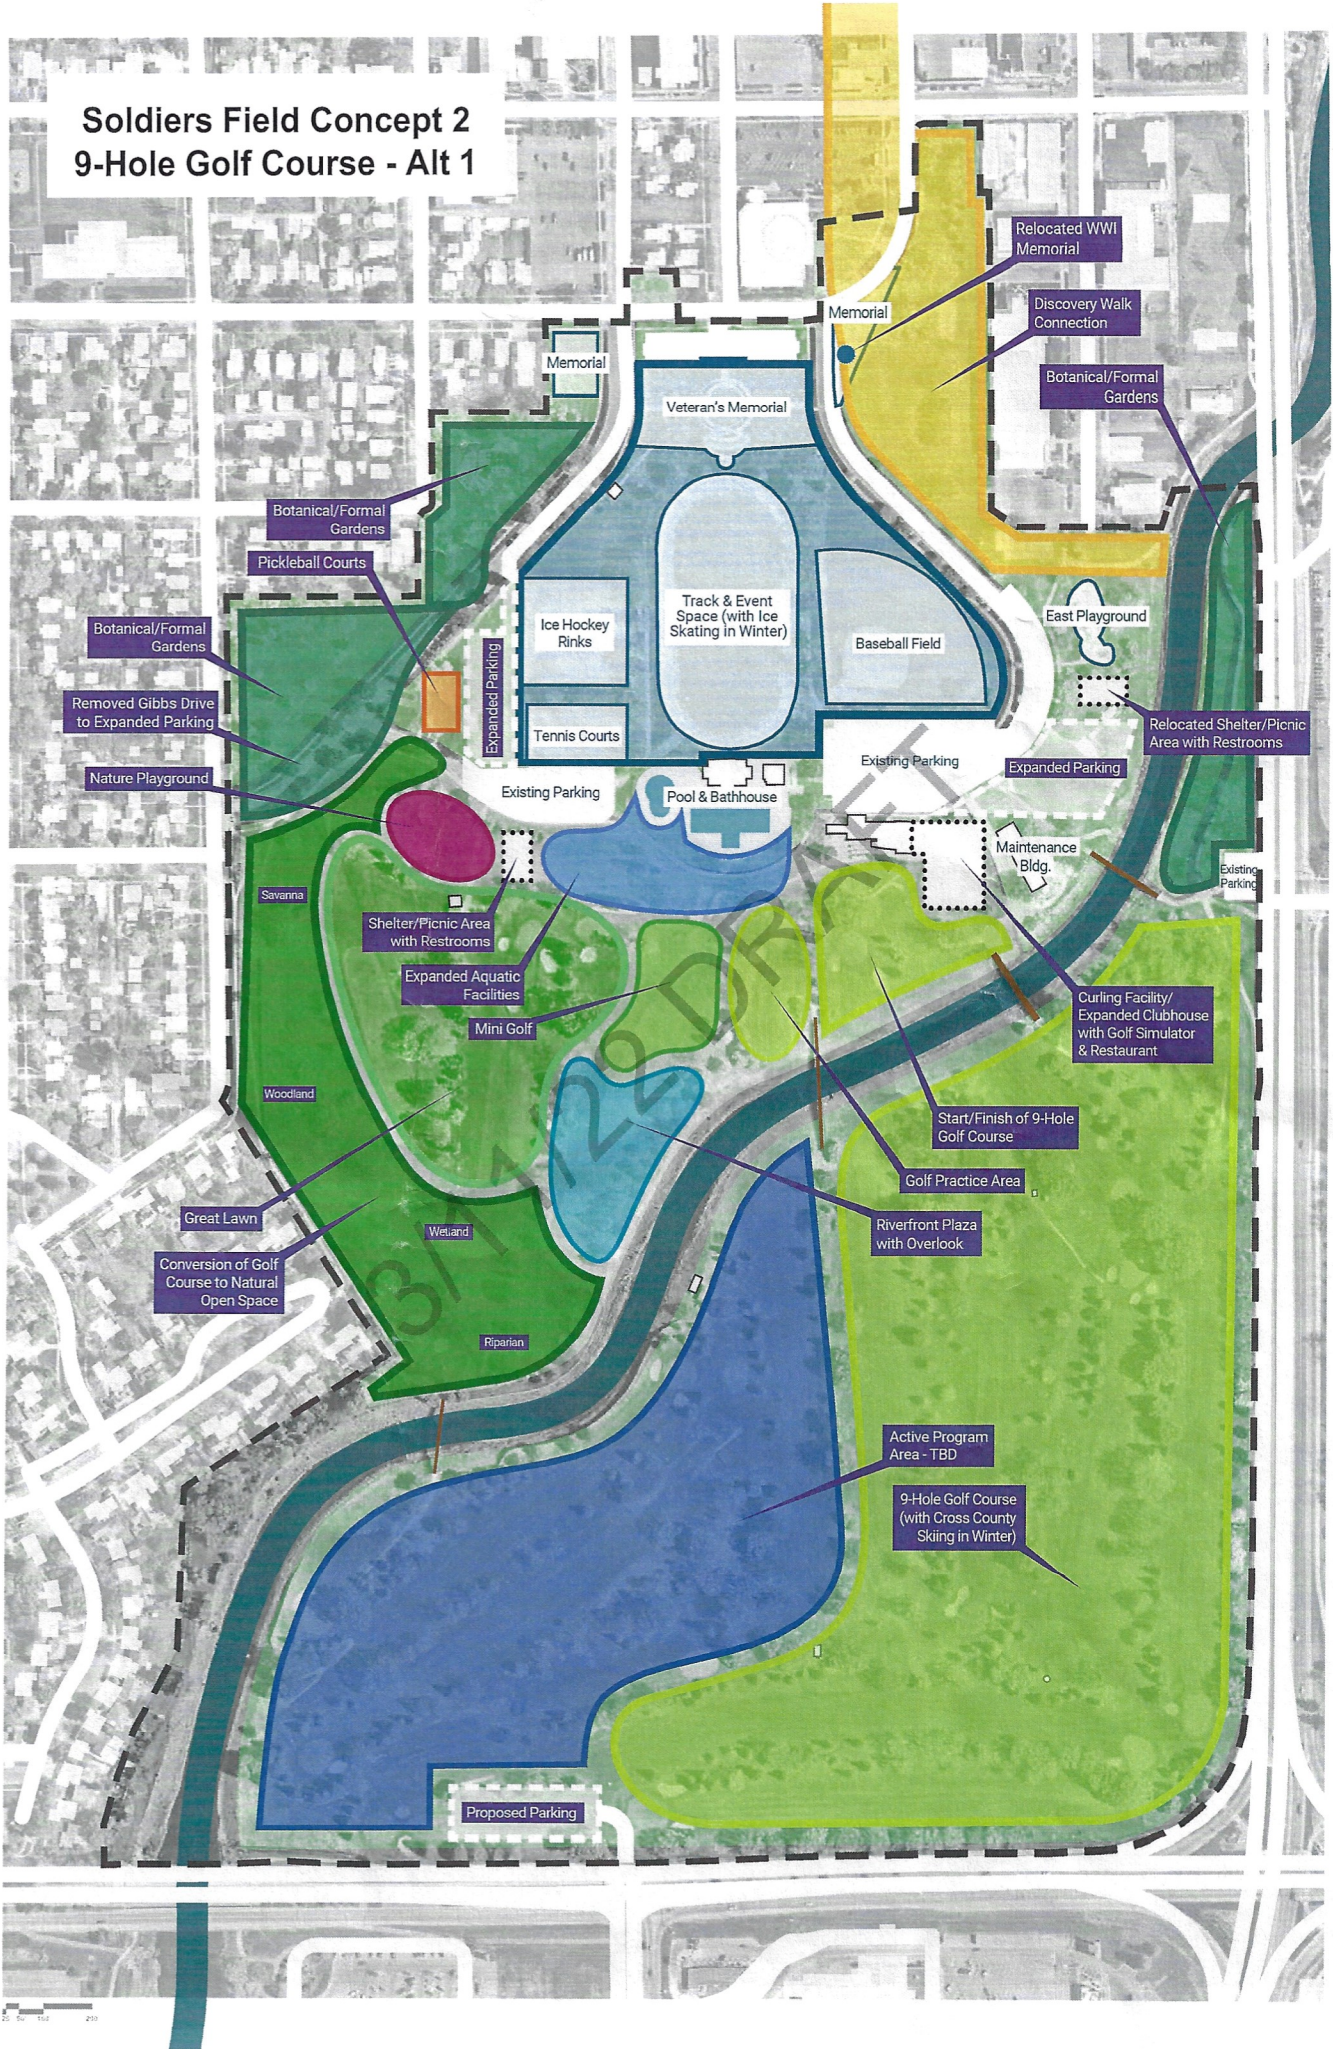

# Soldiers Field Concept 1 18-Hole Golf Course

# Soldiers Field Concept 3 No Golf Course

# Soldiers Field Concept 2 9-Hole Golf Course - Alt 1

- Relocated WWI Memorial
- Discovery Walk Connection
- Botanical/Formal Gardens
- Memorial
- Veteran's Memorial
- Track & Event Space (with Ice Skating in Winter)
- Baseball Field
- East Playground
- Ice Hockey Rinks
- Tennis Courts
- Pool & Bathhouse
- Maintenance Bldg.
- Existing Parking
- Expanded Parking
- Relocated Shelter/Picnic Area with Restrooms
- Botanical/Formal Gardens
- Pickleball Courts
- Removed Gibbs Drive to Expanded Parking
- Nature Playground
- Savanna
- Shelter/Picnic Area with Restrooms
- Expanded Aquatic Facilities
- Mini Golf
- Woodland
- Wetland
- Riparian
- Great Lawn
- Conversion of Golf Course to Natural Open Space
- Curling Facility/ Expanded Clubhouse with Golf Simulator & Restaurant
- Start/Finish of 9-Hole Golf Course
- Golf Practice Area
- Riverfront Plaza with Overlook
- Active Program Area - TBD
- 9-Hole Golf Course (with Cross Country Skiing in Winter)
- Proposed Parking